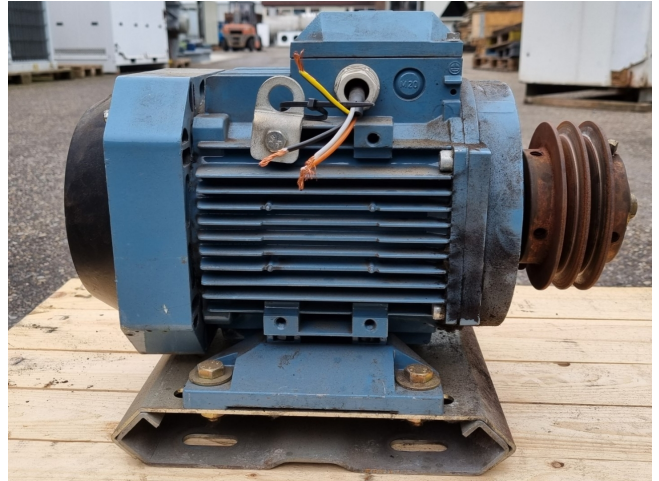

# ABB M2AA112M-4

## Specifications

Brand	ABB
Type	M2AA112M-4
kW	4
RPM	1425
Size & Weight	410x200x260 mm / 29 kg
50 Hz / 60 Hz	50 Hz / 60 Hz - 3Ph
Stock	1

### Used ABB M2AA112M-4

Used ABB M2AA112M-4 electric motor with the following specifications: 50/60 Hz - 3Ph - 4 kW - 1425 RPM. Size & Weight: 410x200x260 mm / 29 kg